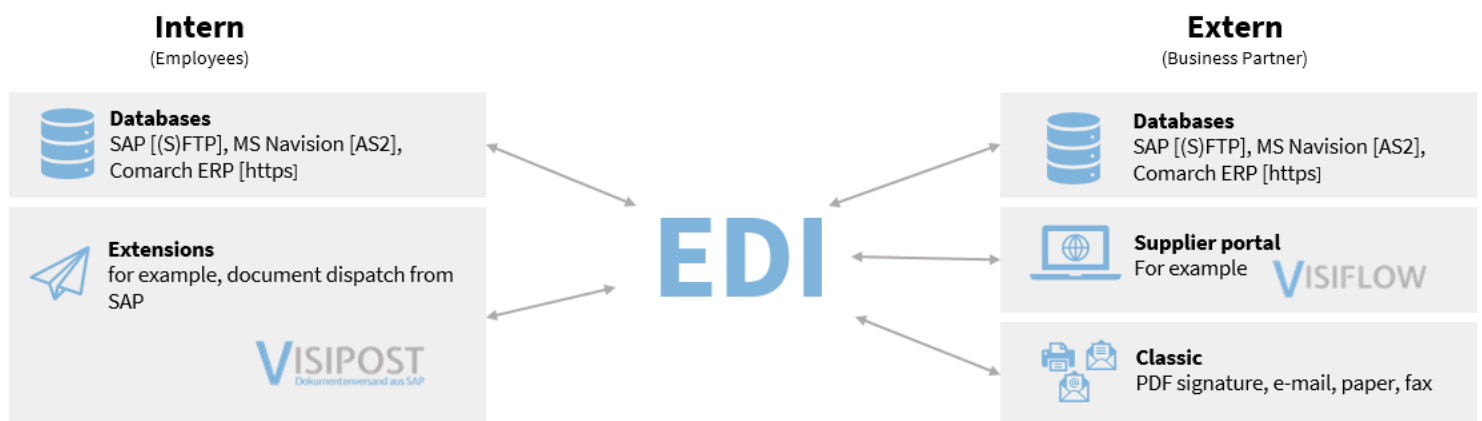

OPTIMAL SERVICE

All-round care now and in the future.

Our VISICON EDI specialists take care of the resource-binding EDI management processes for you and take over the complete processing with your business partners.

After implementation, we are your contact and continuously optimise your system.

Comprehensive implementation support

- Communication and coordination with your partners
- VISICON Application Management Service

Powerful technology

- Full Service Provider
- HA concept
- ERP system independent
- > 2,000 business partners in the VISICON EDI Community
- SAP Ariba connection at a flat rate

Permanent service

- VISICON
- EDI Support
- Continuous system optimisation

UMFANGREICHE ANBINDUNG

Stetig nach Ihrem Bedarf erweiterbar